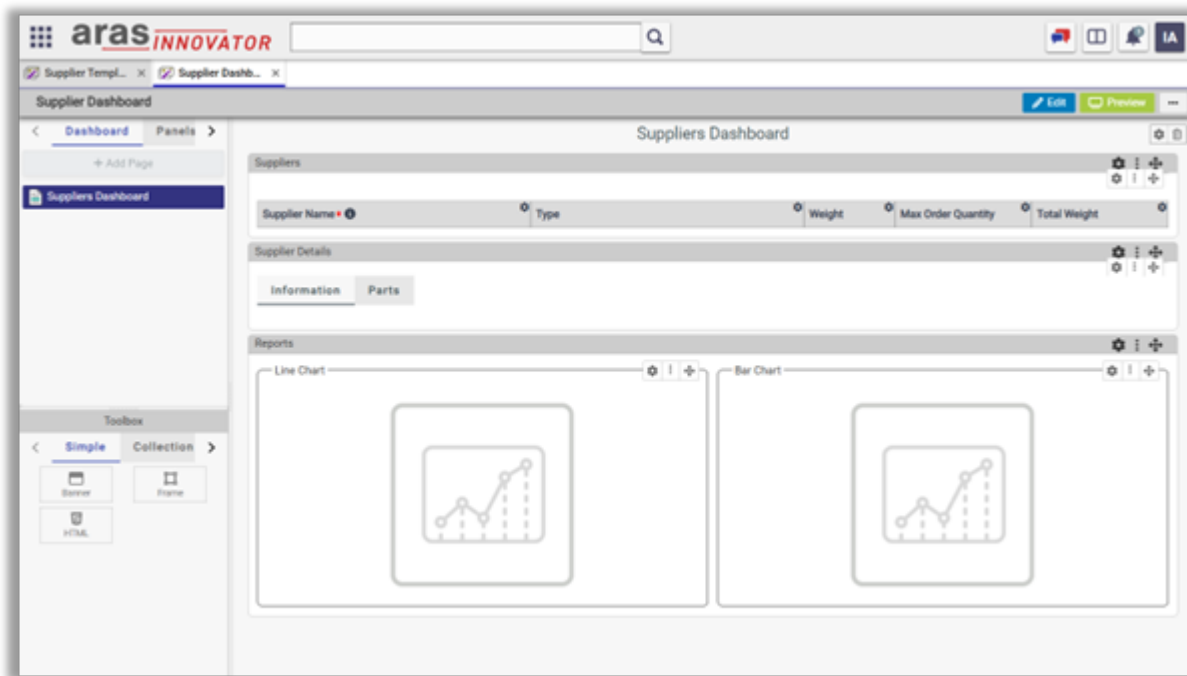

Dashboards

Dashboards show immediately all the information you are interested in with conditional formatting. Dashboards can have dashboard tables, worksheets, reports, and frame with external content. Dashboard shows dashboard tables and worksheets with pre-applied filters. Dashboard table and worksheet can be shown in edit or read-only mode with conditional formatting and computed columns. Dashboard can be type specific or global, based on the 'Template Type' selected at the time of creating the template. Type specific dashboard shows data related to specific ItemType. Global dashboard can show data related to multiple ItemTypes.

Dashboard templates have a single or multi page layout to organize the content. Dashboard template toolbox has only limited set of controls as compared to a regular template. Toolbox has Table, Report, Banner, Frame, Section, and Group controls. Banner, Frame, Section and Group controls have same settings and behave in the same as in the regular template.