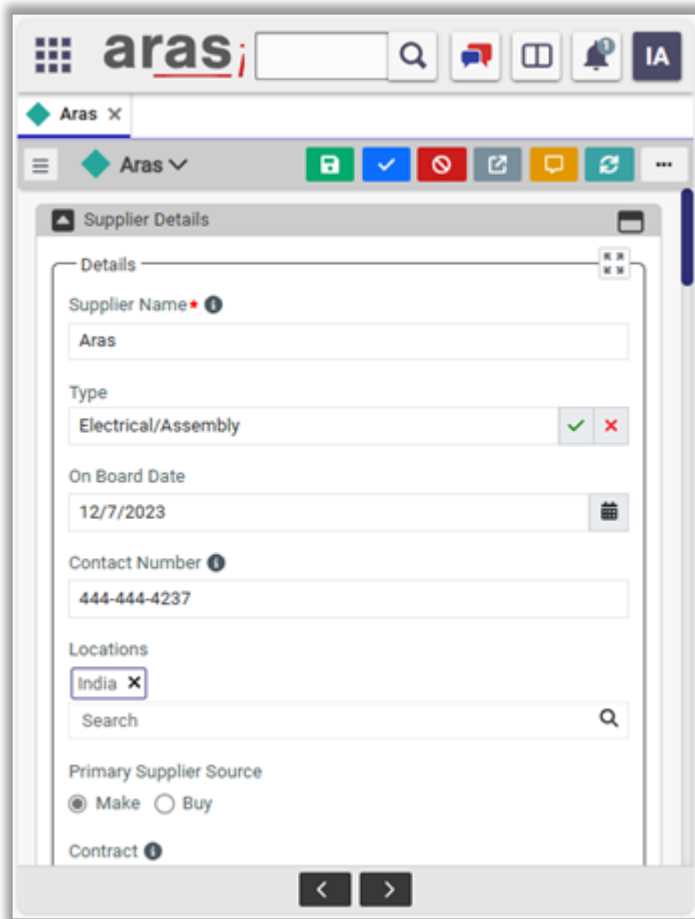

Responsive UI & Mobile Views

Controls rendered on the page are adjusted to the available page width to avoid showing horizontal scrollbars. In the mobile device, all the pages are shown with a mobile layout.

The screenshot displays the Aras i web application interface. At the top, there is a navigation bar with the Aras logo, a search bar, and several utility icons. Below the navigation bar, a secondary toolbar contains icons for home, check, error, share, chat, refresh, and a menu. The main content area is divided into two sections:

Pivot Table

	State	Preliminary	Released	Totals
Type				
Assembly		203	36	239
Component		106	195	301
Material		3		3
Phantom		9		9
Software		14		14
Totals		335	231	566

Charts

Area Chart

Count vs State by Type