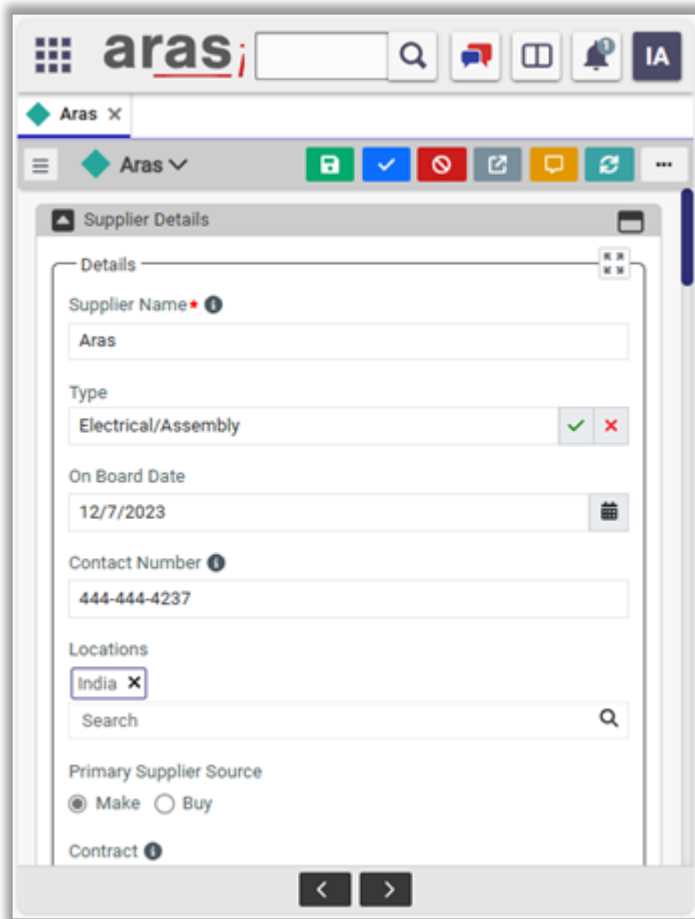

Responsive UI & Mobile Views

Controls rendered on the page are adjusted to the available page width to avoid showing horizontal scrollbars. In the mobile device, all the pages are shown with a mobile layout.

The screenshot displays the Aras software interface. At the top, there is a navigation bar with the Aras logo, a search bar, and several utility icons. Below this is a secondary bar with a dropdown menu labeled 'Aras' and a set of colored action buttons (green, blue, red, grey, yellow, teal). The main content area is divided into two sections:

Pivot Table

	State	Preliminary	Released	Totals
Type				
Assembly		203	36	239
Component		106	195	301
Material		3		3
Phantom		9		9
Software		14		14
Totals		335	231	566

Charts

Area Chart

Count vs State by Type